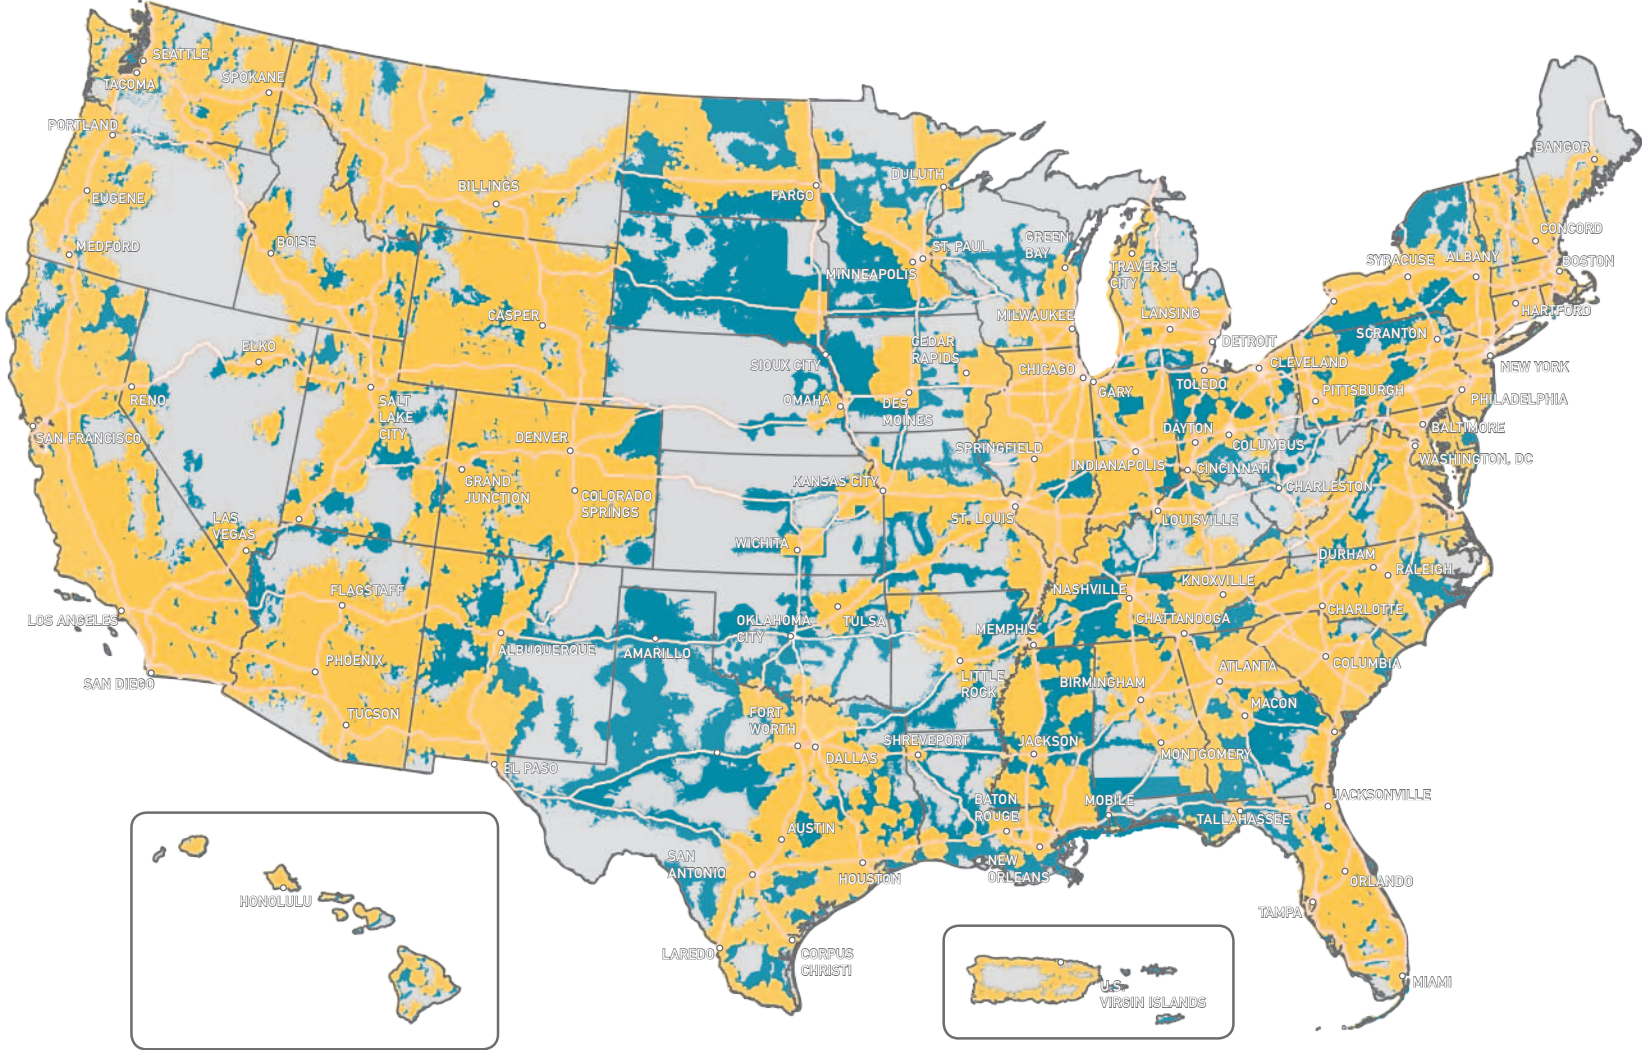

Cellular South Nationwide Data Coverage

-  Nationwide  Data Coverage
-  Nationwide Data Coverage
-  No Service Available

Actual wireless coverage may vary due to atmospheric conditions, customer equipment and/or system limitations. Map is a generalization intended for illustrative purposes. National coverage may depict licensed areas rather than an approximation of the coverage level. In areas that do not depict any particular type of coverage, users may find areas where they can use their mobile devices outdoors and in some vehicles. Authorization may be required to use your phone outside of the continental United States. Please call toll-free 1-877-CSOUTH1 (276-8841) for details. ©2009 Cellular South, Inc. All rights reserved.