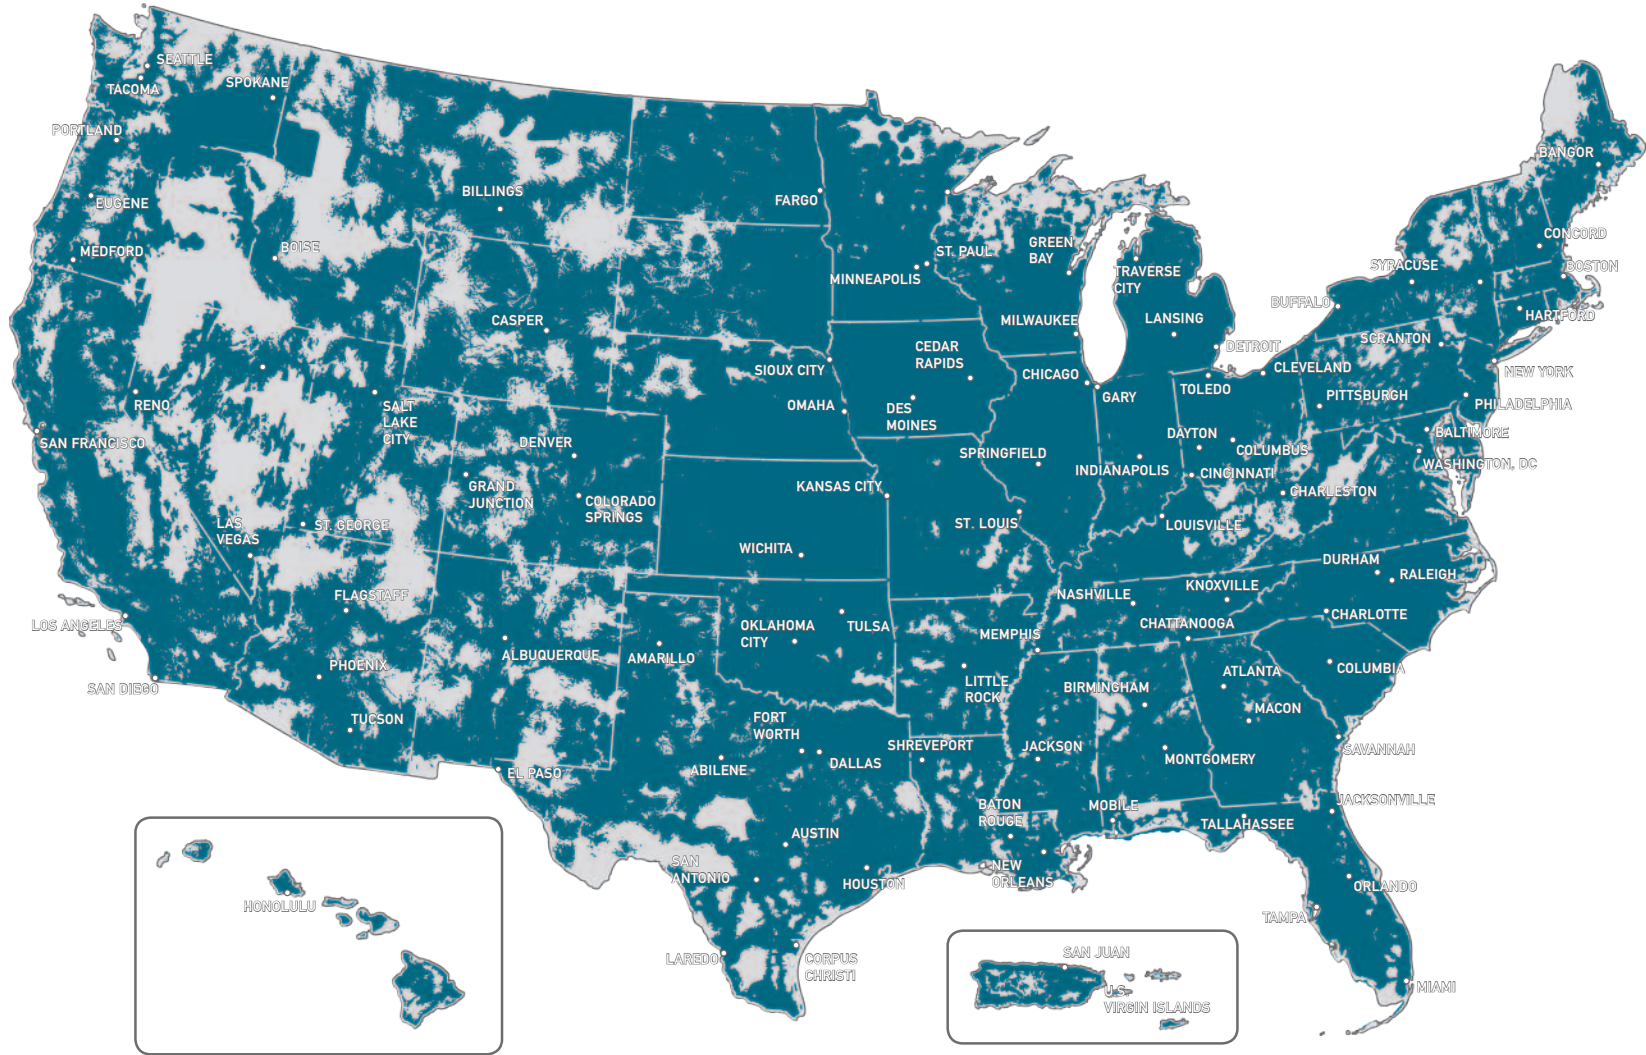

Cellular South Nationwide Voice Coverage

-  Nationwide Voice Coverage
-  No Service Available

Actual wireless coverage may vary due to atmospheric conditions, customer equipment and/or system limitations. Map is a generalization intended for illustrative purposes. National coverage may depict licensed areas rather than an approximation of the coverage level. In areas that do not depict any particular type of coverage, users may find areas where they can use their mobile devices outdoors and in some vehicles. Authorization may be required to use your phone outside of the continental United States. Please call toll-free 1-877-CSOUTH1 (276-8841) for details. ©2009 Cellular South, Inc. All rights reserved.